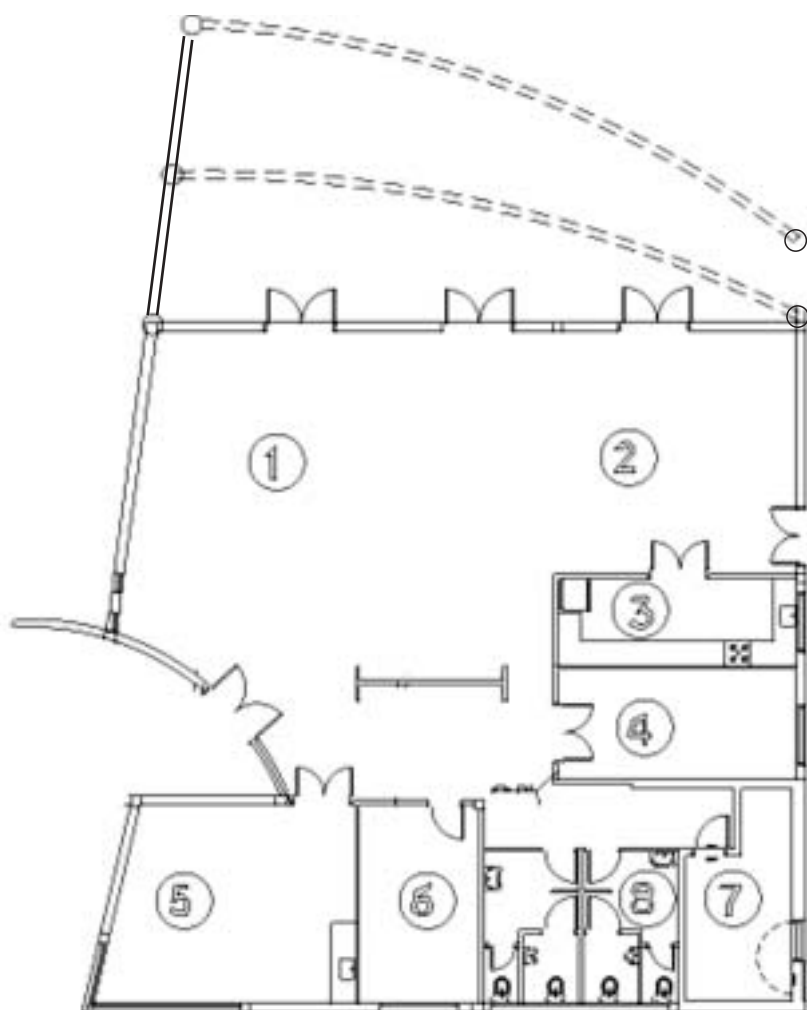

## MAGEN AVRAHAM ACTIVITY BUILDING

### Layout of The Activity Building

1. Activity Hall
2. Dining / Meeting Room
3. Kitchen
4. Computer Room / Club Room
5. Arts and Crafts Room
6. Office
7. Shelter / Security Room
8. Toilets

LIORA MERON . ANAT BLUMENTHAL  
ARCHITECTS & TOWN PLANNERS